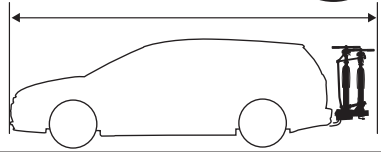

### CITY CRASH

Complies with ISO norm

**i**

22-80 mm

D.1

Aluminium  
or GGG40

ok

Not ok