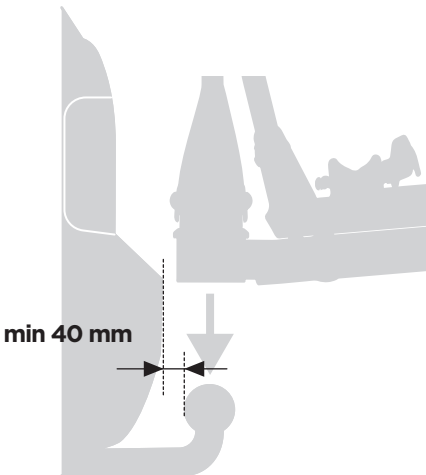

### CITY CRASH

Complies with ISO norm

**i**

22-80 mm

D.1

Aluminium  
or GGG40

ok

Not ok