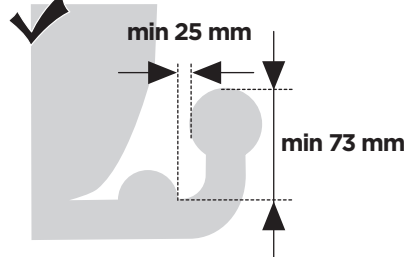

### CITY CRASH

Complies with ISO norm

**i**

22-80 mm

D.1

Aluminium  
or GGG40

ok

Not ok