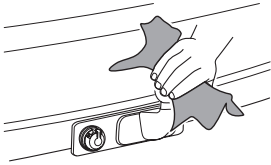

i

22-80 mm

D.1

Aluminium
or GGG40

ok

Not ok