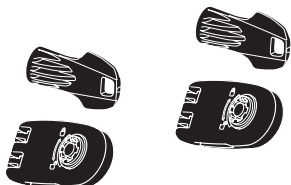

Thule Wheel Strap Locks

986

Thule Road Bike Adapter

9772