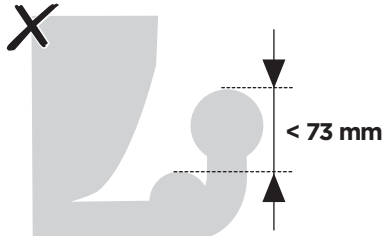

### CITY CRASH

Complies with ISO norm

**i**

22-80 mm

D.1

Aluminium  
or GGG40

ok

Not ok