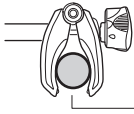

i

22-80 mm

D.1

Aluminium
or GGG40

ok

Not ok