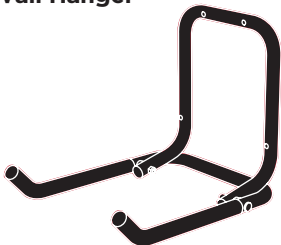

Thule Wall Hanger

9771